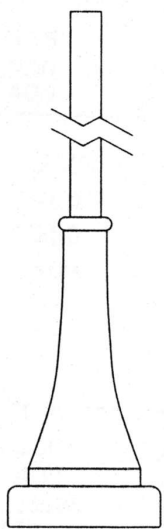

Outdoor Lighting

We have a wide variety of outdoor lighting fixture options to choose from. A CMP Customer Service Advisor can help you select the best lighting fixtures for your needs. Fixture installation and maintenance is included in monthly lease price.

Call **1-800-649-1169** to get in touch with the CMP Customer Service Advisor for your area.

Which area or street light is right for your application (non-decorative fixtures)?

	Open HPS	Mongoose Vector HPS	Mongoose Vector MH	Mongoose Close In HPS	Mongoose Close In MH	Decashield HPS	Decashield MH	Flood HPS	Flood MH	Cutoff HPS	Cutoff MH
Residential Security	X							X	X	X	
Commercial Security	X	X	X	X	X			X	X	X	X
Roadways	X	X	X	X	X					X	X
Parking Lots	X	X	X	X	X	X	X	X	X	X	X
Auto Sales Lots			X		X		X		X		X
Building Façades		X	X					X	X		
Walkways	X			X	X	X	X			X	X
Barnyards	X							X	X		
Outside Rec Areas	X					X	X	X	X		

Pole options: We also have a variety of poles to create just the look you desire.

Hallbrook