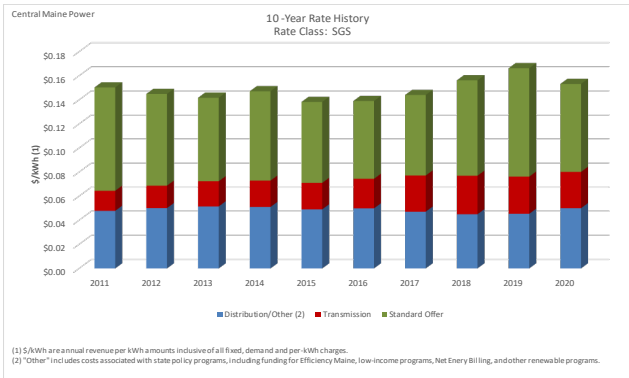

Small General Service (SGS)